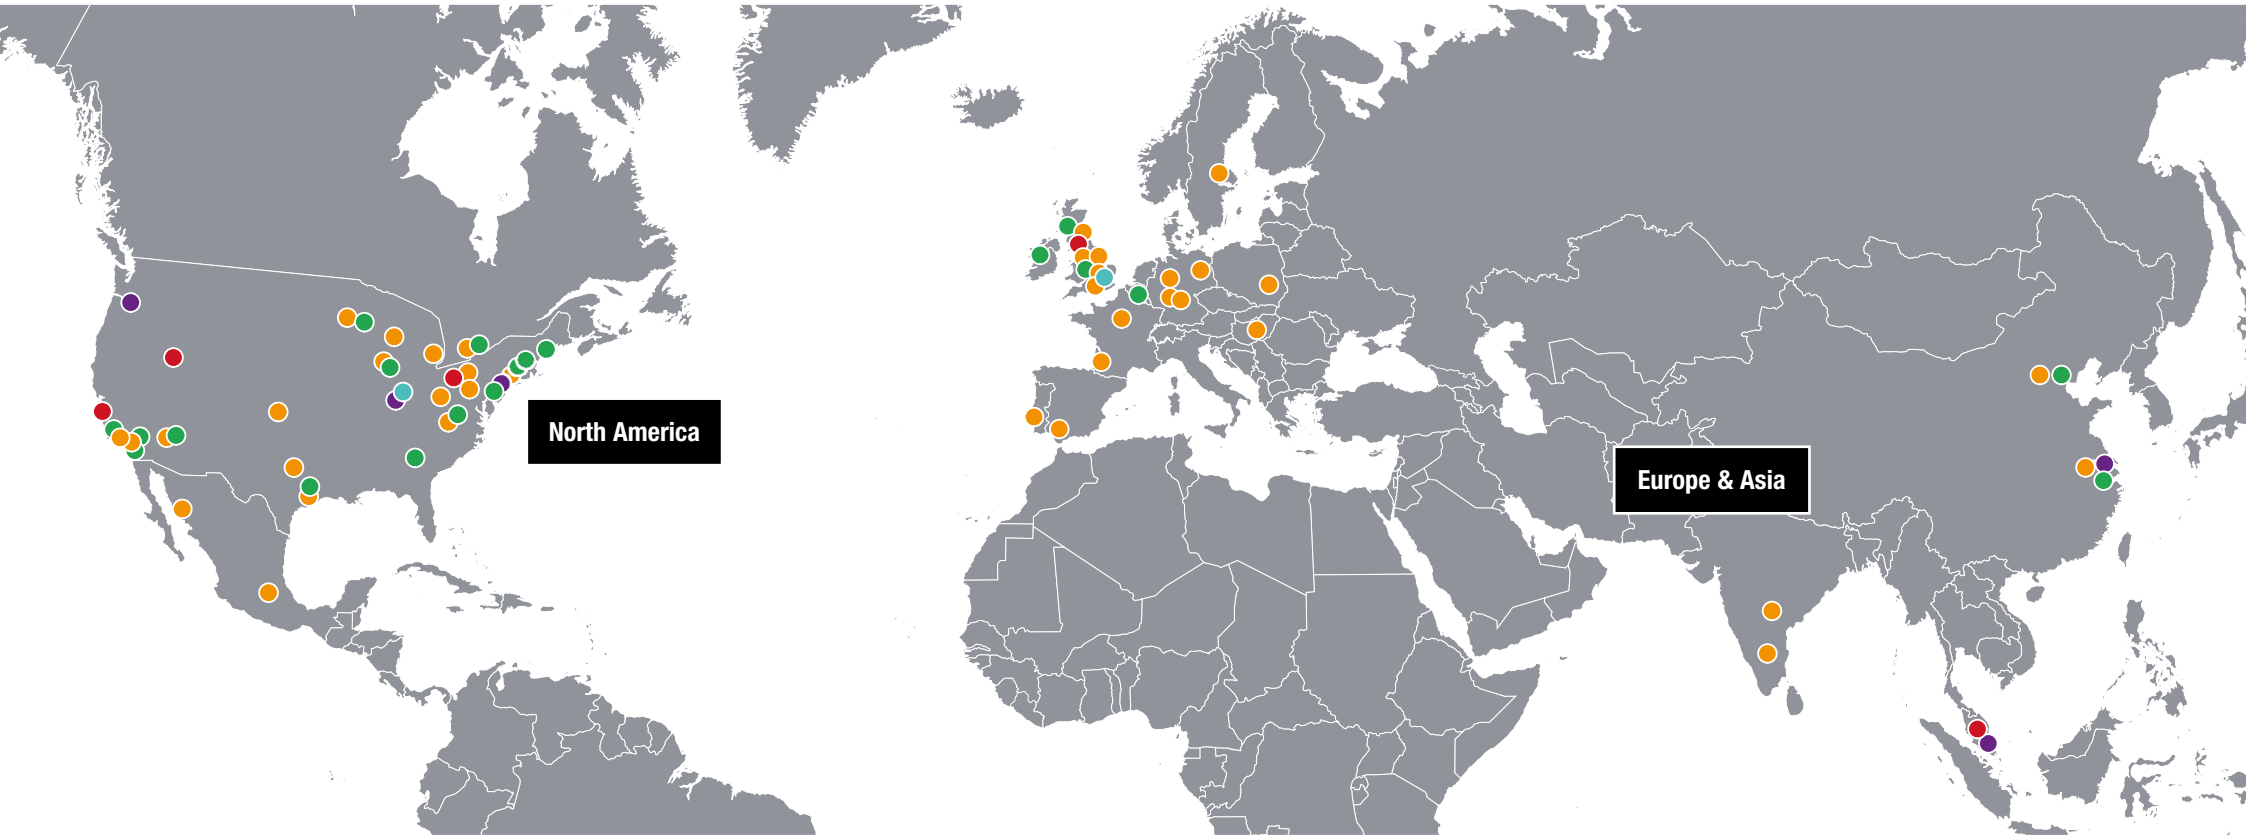

# CWST Surface Technologies Locations

Please search by location or service

North America

Europe & Asia

**ENGINEERED COATINGS | SHOT PEENING | LASER PEENING | ANALYTICAL SERVICES**

North America

North America