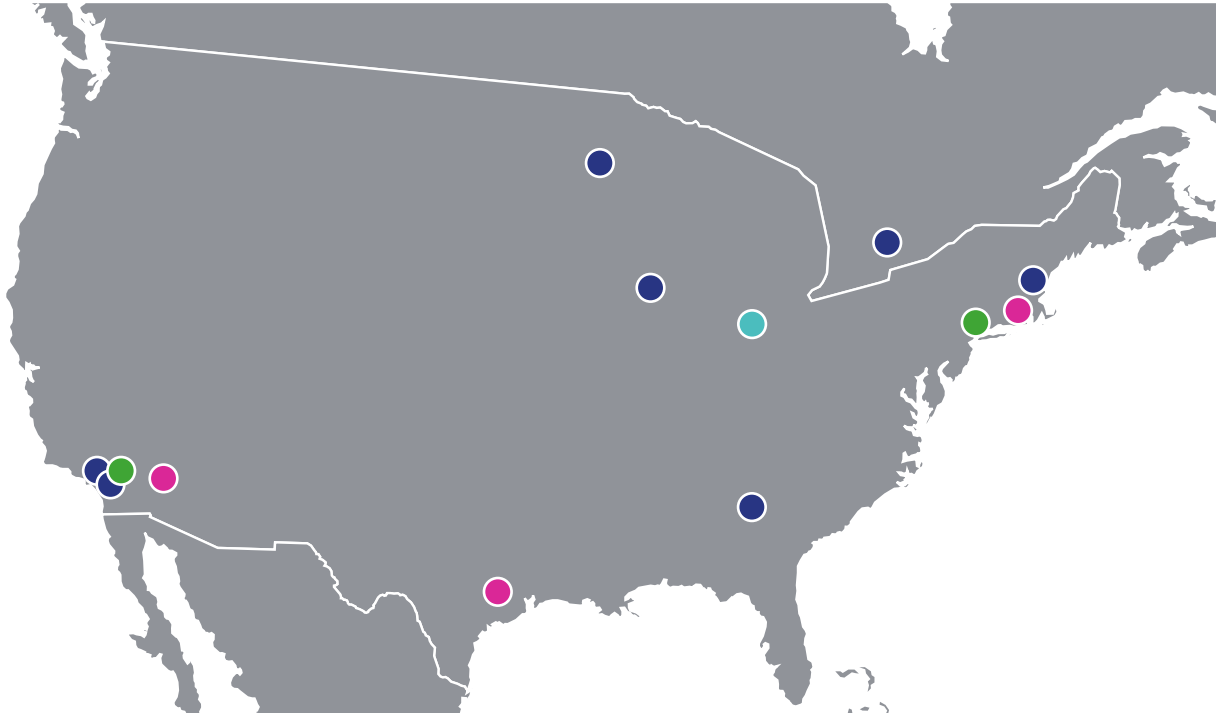

UNITED STATES

www.cwst.com

ARIZONA

Bolt's Metallizing
3626 West Osborn Road
Phoenix, AZ 85019

T: (602) 244-2432

E: BoltsMetallizing@cwst.com

CALIFORNIA

E/M Coating Services
20751 Superior Street
Chatsworth, CA 91311

T: 818-407-6280

E: em.losangeles@cwst.com

E/M Coating Services
6940 Farmdale Avenue
North Hollywood, CA 91605

T: 323-875-0101

E: em.losangeles@cwst.com

Para Tech Coating
35 Argonaut Circle
Aliso Viejo, CA 92656

T: (949) 855-8010

E: info@parylene.com

CONNECTICUT

C-W Surface Technologies
12 Thompson Road
East Windsor, CT 06088

T: 860-623-9901

E: mic.eastwindsor@cwst.com

E/M Coating Services
1 John Downey Drive
New Britain, CT 06051

T: 860-224-9148

E: em.hartford@cwst.com

GEORGIA

Everlube Products
100 Cooper Circle
Peachtree City, GA 30269

T: 770-261-4800

E: customerservice@everlubeproducts.com

ILLINOIS

E/M Coating Services
129 South Eisenhower Lane
Lombard, IL 60148

T: 630-620-6808

E: em.chicago@cwst.com

INDIANA

Keronite Inc.
2121 Southtech Drive, Suite 220
Greenwood, IN 46143

T: +1 317 865 1766

E: ker-info@cwst.com

MASSACHUSETTS

C-W Surface Technologies
201 Ballardvale Street
Wilmington, MA 01887

T: 978-658-0032

E: Wilmington@cwst.com

MINNESOTA

E/M Coating Services
2172 Old Highway 8 NW,
New Brighton, MN 55112

T: 651-780-320

E: em.minneapolis@cwst.com

TEXAS

FW Gartner Thermal Spraying
25 Southbelt Industrial Drive
Houston, TX 77047

T: (713) 225-0010

E: FWGartner@cwst.com

CANADA

105 Alfred Kuehne Blvd.
Brampton, Ontario L6T 4K3

T: 519-485-5500

E: mic.toronto@cwst.com

SERVICES KEY

- Liquid Coatings
- Thermal Spray Coatings
- Conformal Coatings
- Plasma Electrolytic Oxidation (PEO) Coatings