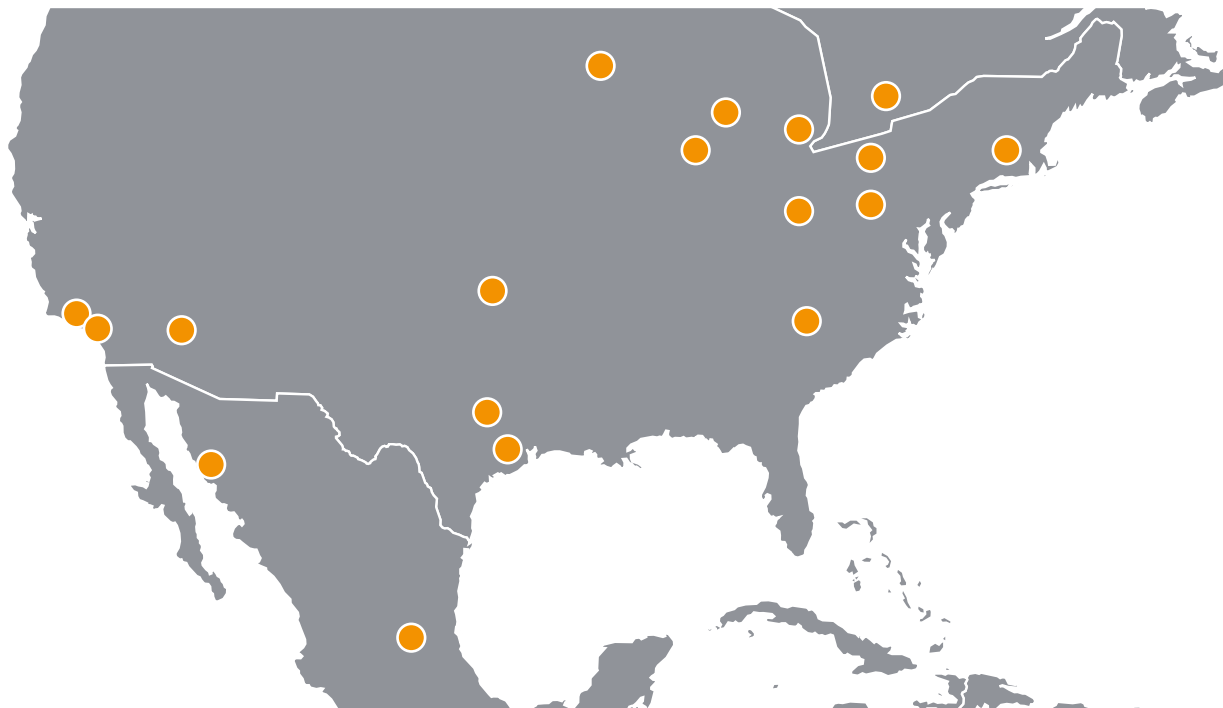

UNITED STATES

www.cwst.com

ARIZONA

Metal Improvement Company (MIC)

103 S. 41st. Avenue

Phoenix, AZ, 85009

T: 602-278-2811

E: mic.phoenix@cwst.com

CALIFORNIA

MIC, 2151 South Hathaway

Santa Ana, CA 92705

T: 714-546-4160

E: mic.santaana@cwst.com

MIC, 2588-A Industry Way

Lynwood, CA 90262

T: 323-563-1533

E: mic.lynwood@cwst.com

CONNECTICUT

MIC, 145 Addison Road

Windsor, CT 06095

T: 860-688-6201

E: mic.windsor@cwst.com

ILLINOIS

MIC, 678 W. Winthrop Avenue

Addison, IL 60101

T: 630-543-4950

E: mic.chicago@cwst.com

INDIANA

MIC, 5945 W. 84th Street, Suite D

Indianapolis, IN 46278

T: 317-875-6030

E: mic.indianapolis@cwst.com

KANSAS

MIC, 440 North West Road

Wellington, KS 67152

T: 620-326-5509

E: mic.wellington@cwst.com

MICHIGAN

MIC, 30100 Cypress Drive

Romulus, MI 48174

T: 734-728-8600

E: mic.romulus@cwst.com

MINNESOTA

MIC, 2172 Old Highway 8

New Brighton, MN 55112

T: 651-780-3202

E: mic.minneapolis@cwst.com

NORTH CAROLINA

MIC, 500 Spring Brook Road

Charlotte, NC 28217

T: 704-525-3818

E: mic.charlotte@cwst.com

OHIO

MIC, 11131 Lusckeh Drive

Blue Ash, OH 45241

T: 513-489-6484

E: mic.cincinnati@cwst.com

MIC, 1652 East Highland Road

Twinsburg, OH 44087

T: 330-425-1490

E: mic.cleveland@cwst.com

TEXAS

MIC, 1450 Avenue S

Grand Prairie, TX 75050

T: 972-641-8011

E: mic.dallas@cwst.com

MIC, 9410 East Hardy

Houston, TX 77093

T: 713-691-0257

E: mic.houston@cwst.com

WISCONSIN

MIC, 8201 North 87th Street

Milwaukee, WI 53224

T: 414-355-6119

E: mic.milwaukee@cwst.com

CANADA

MIC, 105 Alfred Kuehne Blvd.

Brampton, Ontario L6T 4K3

T: 905-791-8002

E: mic.toronto@cwst.com

MEXICO

MIC, Curtiss-Wright Surface

Technologies Mexico SA de CV

Carretera Estatal 100 El Colorado -

Higuerrillas Km. 3.6 # 3494,

Interior Bodega 1, 2 y 3, Colón,

Querétaro 76295

T: +52 442-500-9300

E: mic.mexico@cwst.com

CUSTOMER ON-SITE INSTALLATION

Hermosillo, Mexico